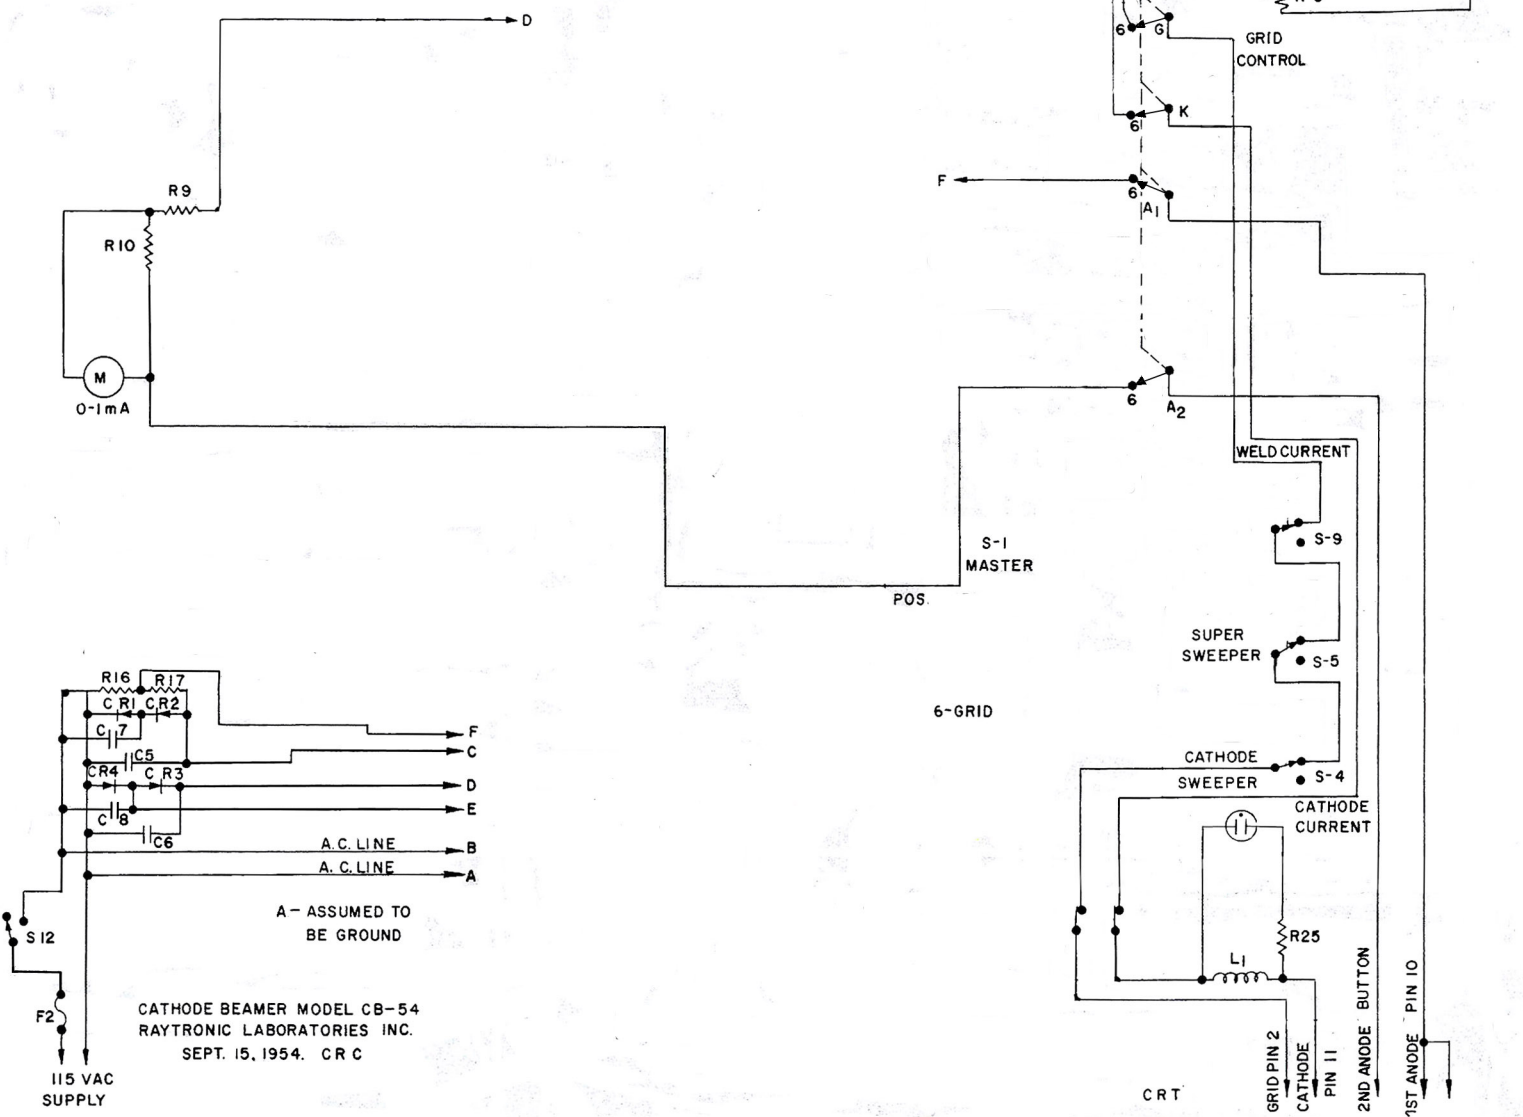

Cathode Weld

Grid Cutoff

OPEN ELEMENT TEST

ELEMENT CONTINUITY

- S-1 MASTER
- POS. 1-OPENS
 - 2-SHORTS
 - 3-EMISSION
 - 4-SWEEPER
 - 5-CATHODE
 - 6-GRID

Sweep Test